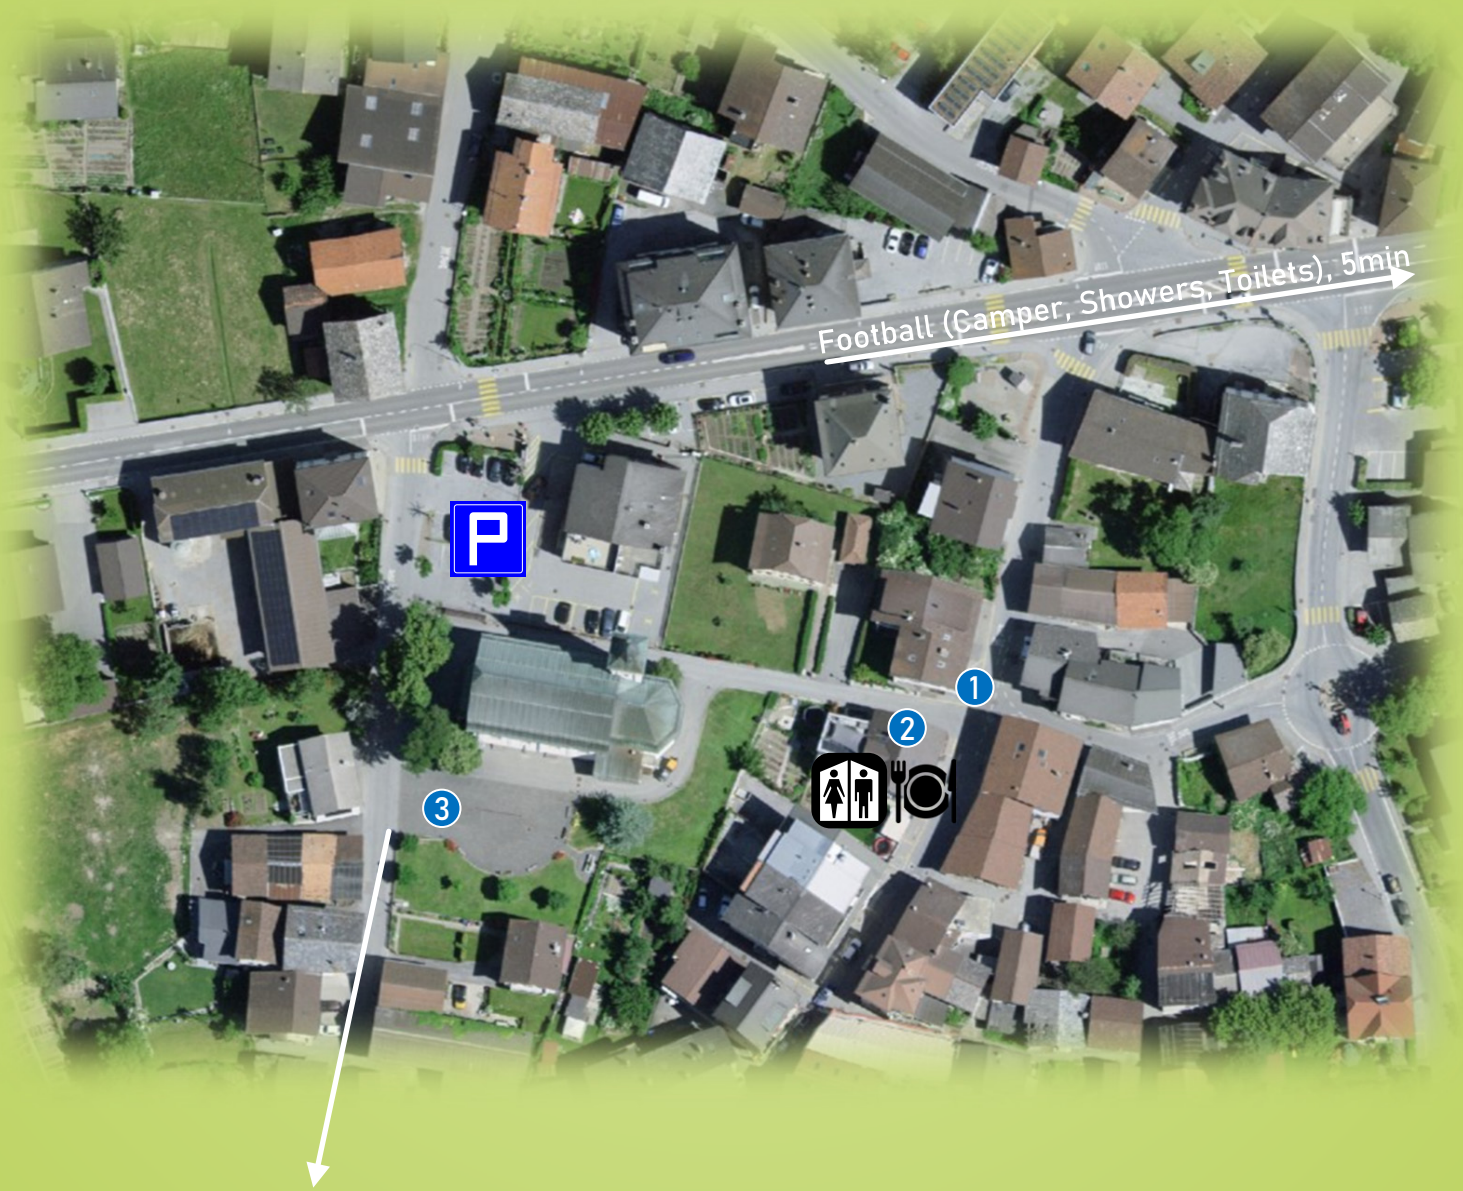

DORT IST EIN MANN

Gampel

Leuk-Susten

Turtmannental

Barrhorn Skyrace

Obererems

# Village Center Turtmann

- 1 Tourism Office (Starting Numbers, Information)
- 2 B&B Kalbermatter (Pasta Party, Drinks, Toilets)
- 3 Church (Race Start, Baggage drop-off)

Cable Car Oberems (5min)

# Oberems

- ① LTUO Cable Car, Shuttle Bus
- ② Hotel Emshorn
- ③ Sleeping camp
- ④ Family Area