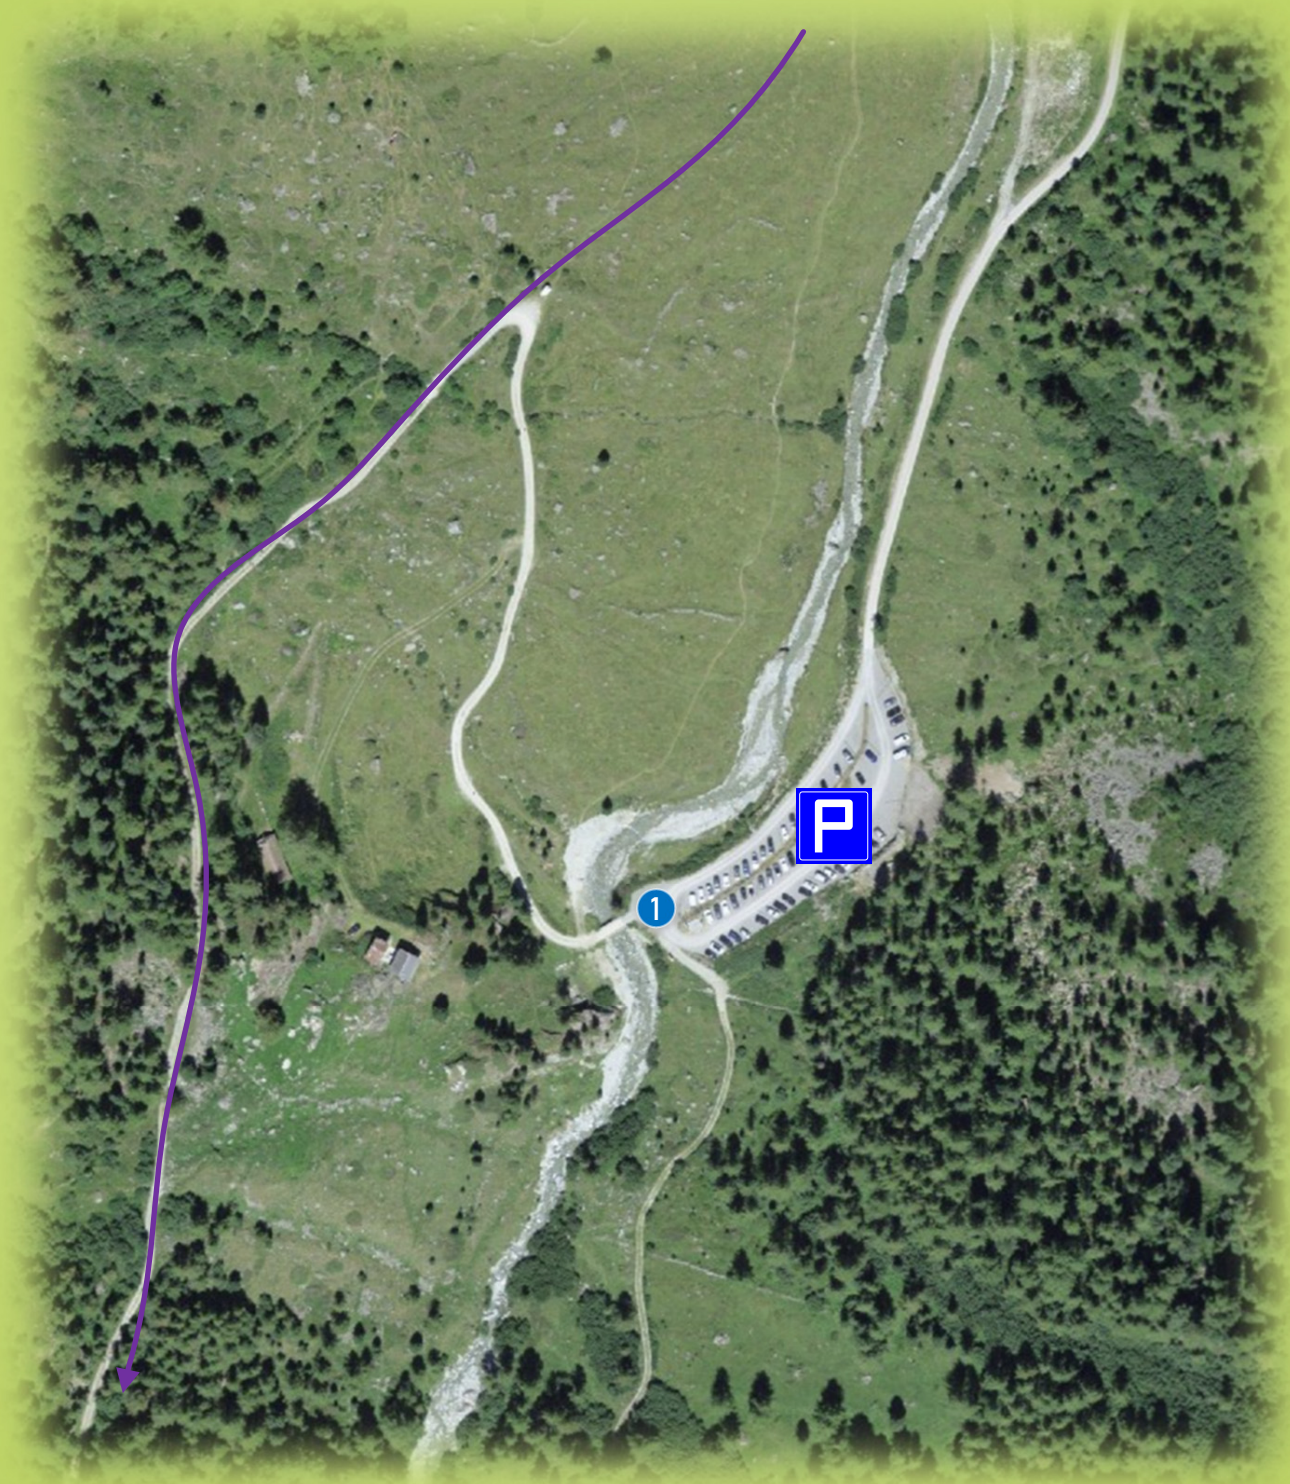

# Blüomatt

---

- 1 Start Blüomatt Skyrace
- 2 Shop & Restaurant (Cheese, Bread...)
- 3 Blüomatt Refreshment Station

Barrhorn Skyrace

# Senntum

---

- 1 Shuttle Bus to Gruben/Meiden

Barrhorn Skyrace