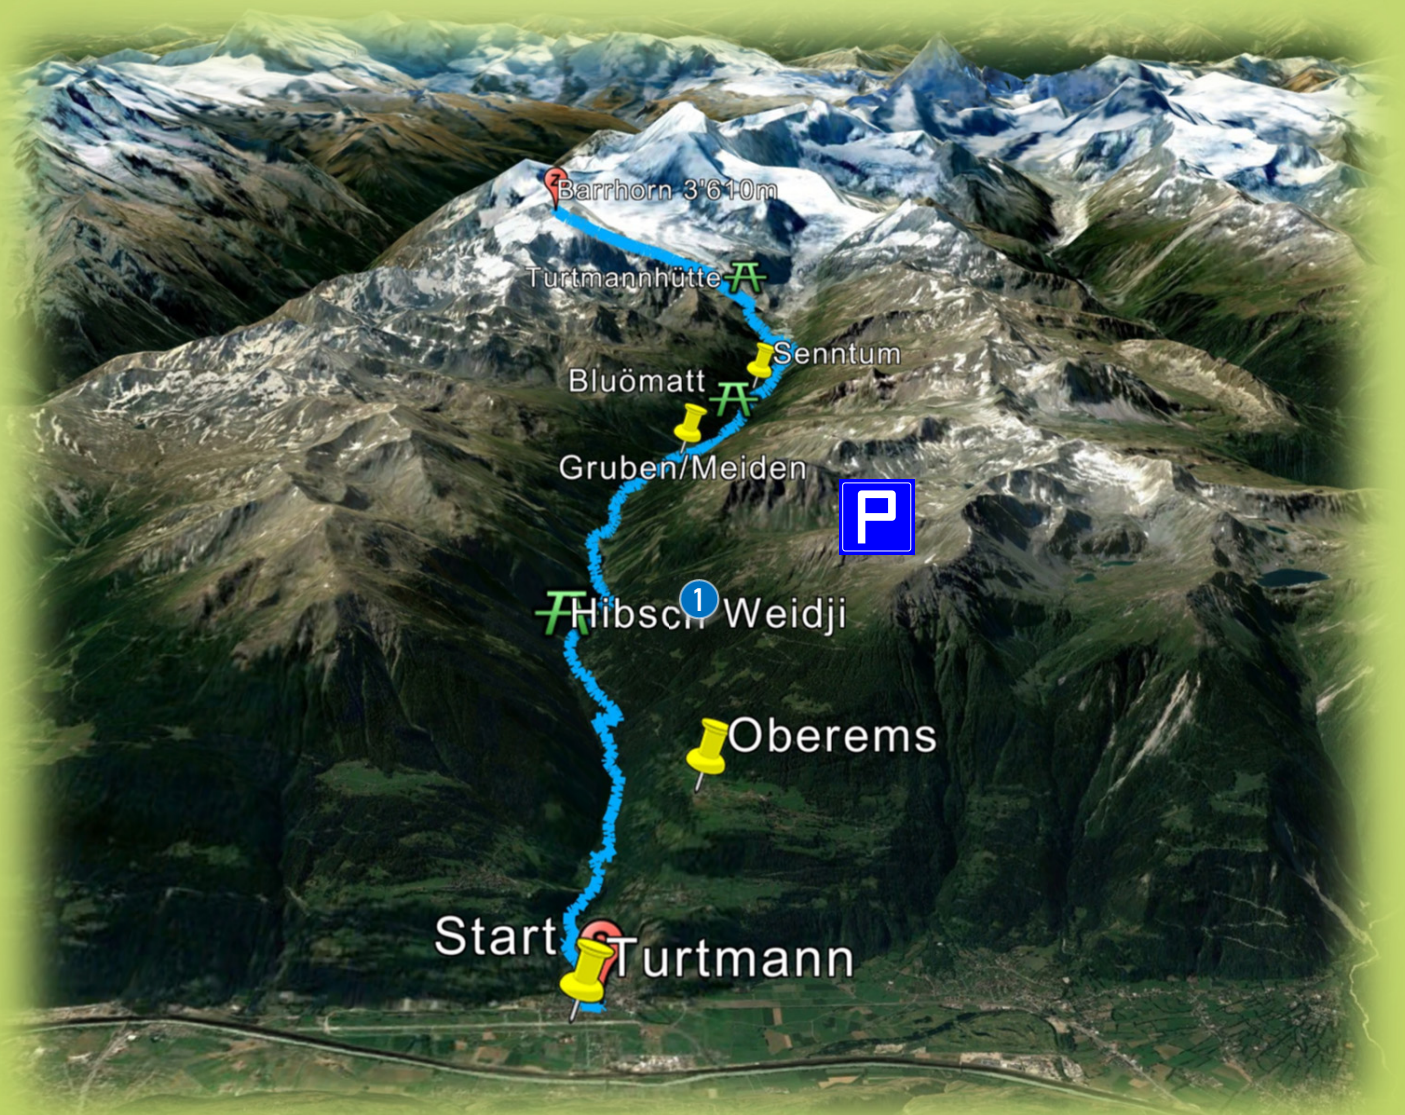

# Overview Turtmantal – Barrhorn Skyrace

Brig

Sion

DORT IST EIN MANN

Gampel

Leuk-Susten

Turtmannental

Barrhorn Skyrace

Obererems

# Village Center Turtmann

- 1 Tourism Office (Starting Numbers, Information)
- 2 B&B Kalbermatter (Pasta Party, Drinks, Toilets)
- 3 Church (Race Start, Baggage drop-off)

Cable Car Oberems (5min)

# Oberems

- ① LTUO Cable Car, Shuttle Bus
- ② Hotel Emshorn
- ③ Sleeping camp
- ④ Family Area