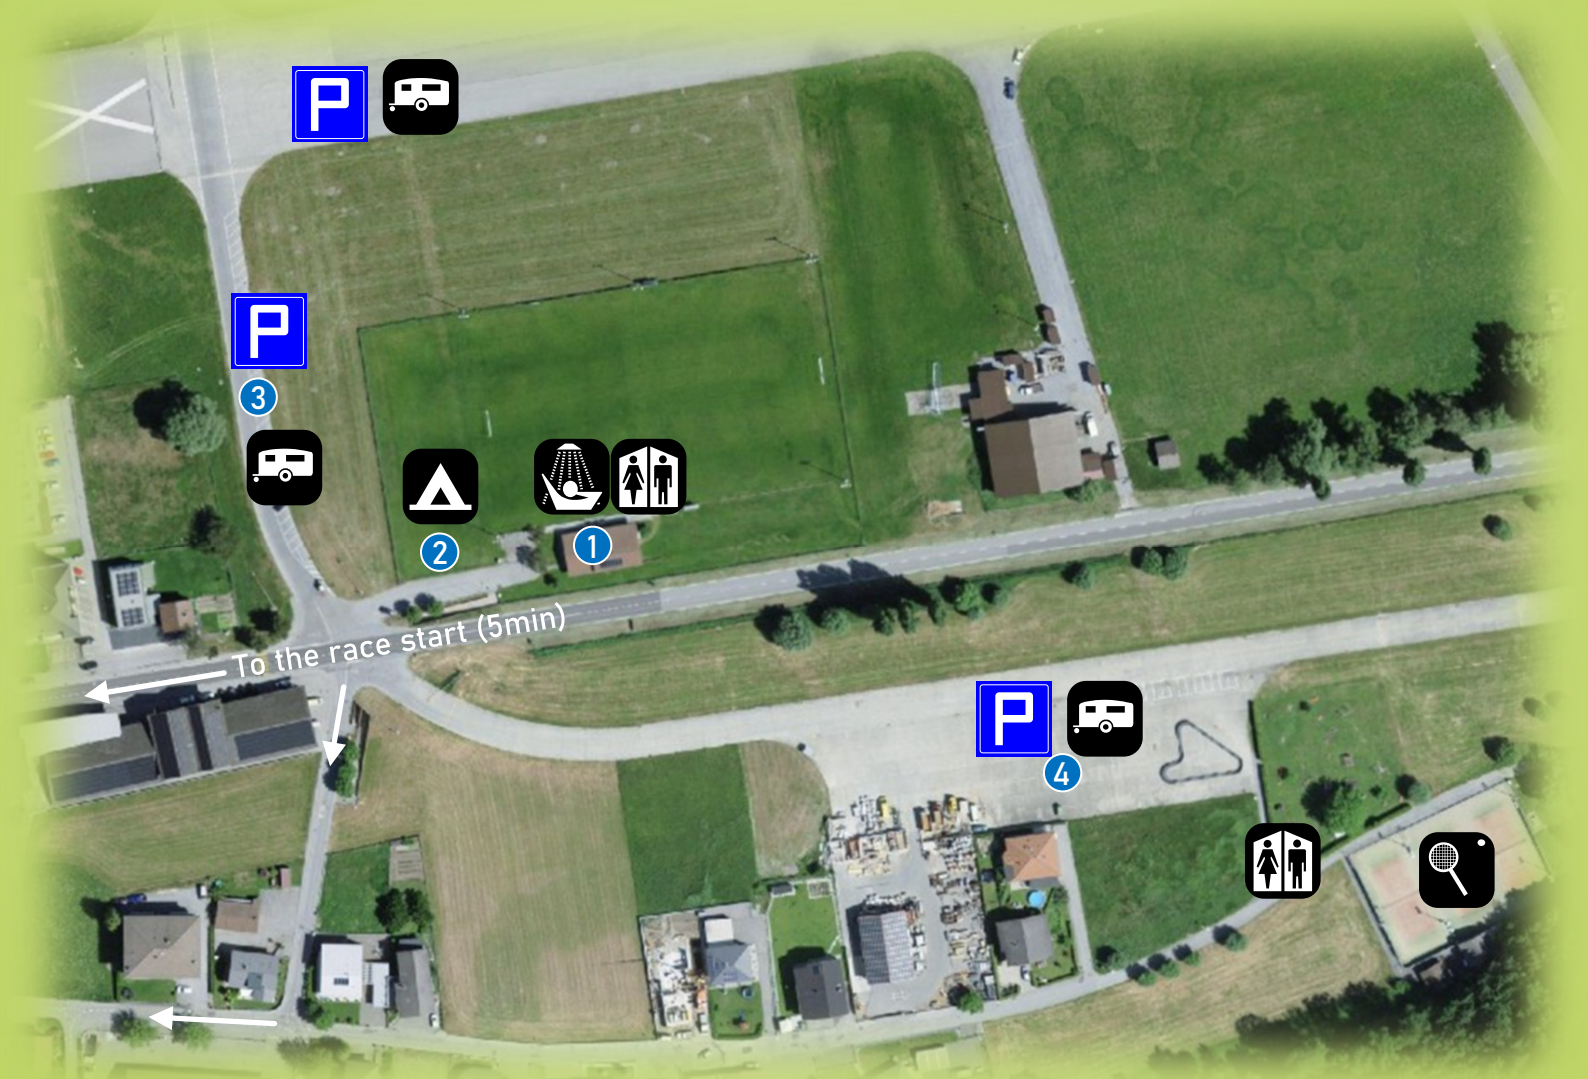

# Village Center Turtmann

- 1 Tourism Office (Starting Numbers, Information)
- 2 B&B Kalbermatter (Pasta Party, Drinks, Toilets)
- 3 Church (Race Start, Baggage drop-off)

Cable Car Oberems (5min)

# Football Turtmann

- 1 FC Clubhouse (Showers, Toilets)
- 2 Free Camping (Tents)
- 3 Free Parking, Camper
- 4 Family Area (free Parking, Camper, Pumptrack, Playground, Toilet)

# Oberems

- ① LTUO Cable Car, Shuttle Bus
- ② Hotel Emshorn
- ③ Sleeping camp
- ④ Family Area

# Gruben / Meiden

---

- ① Festival Tent, Food Area, Toilets, Playground
- ② Hotel Schwarzhorn, Shuttle Bus to Oberems