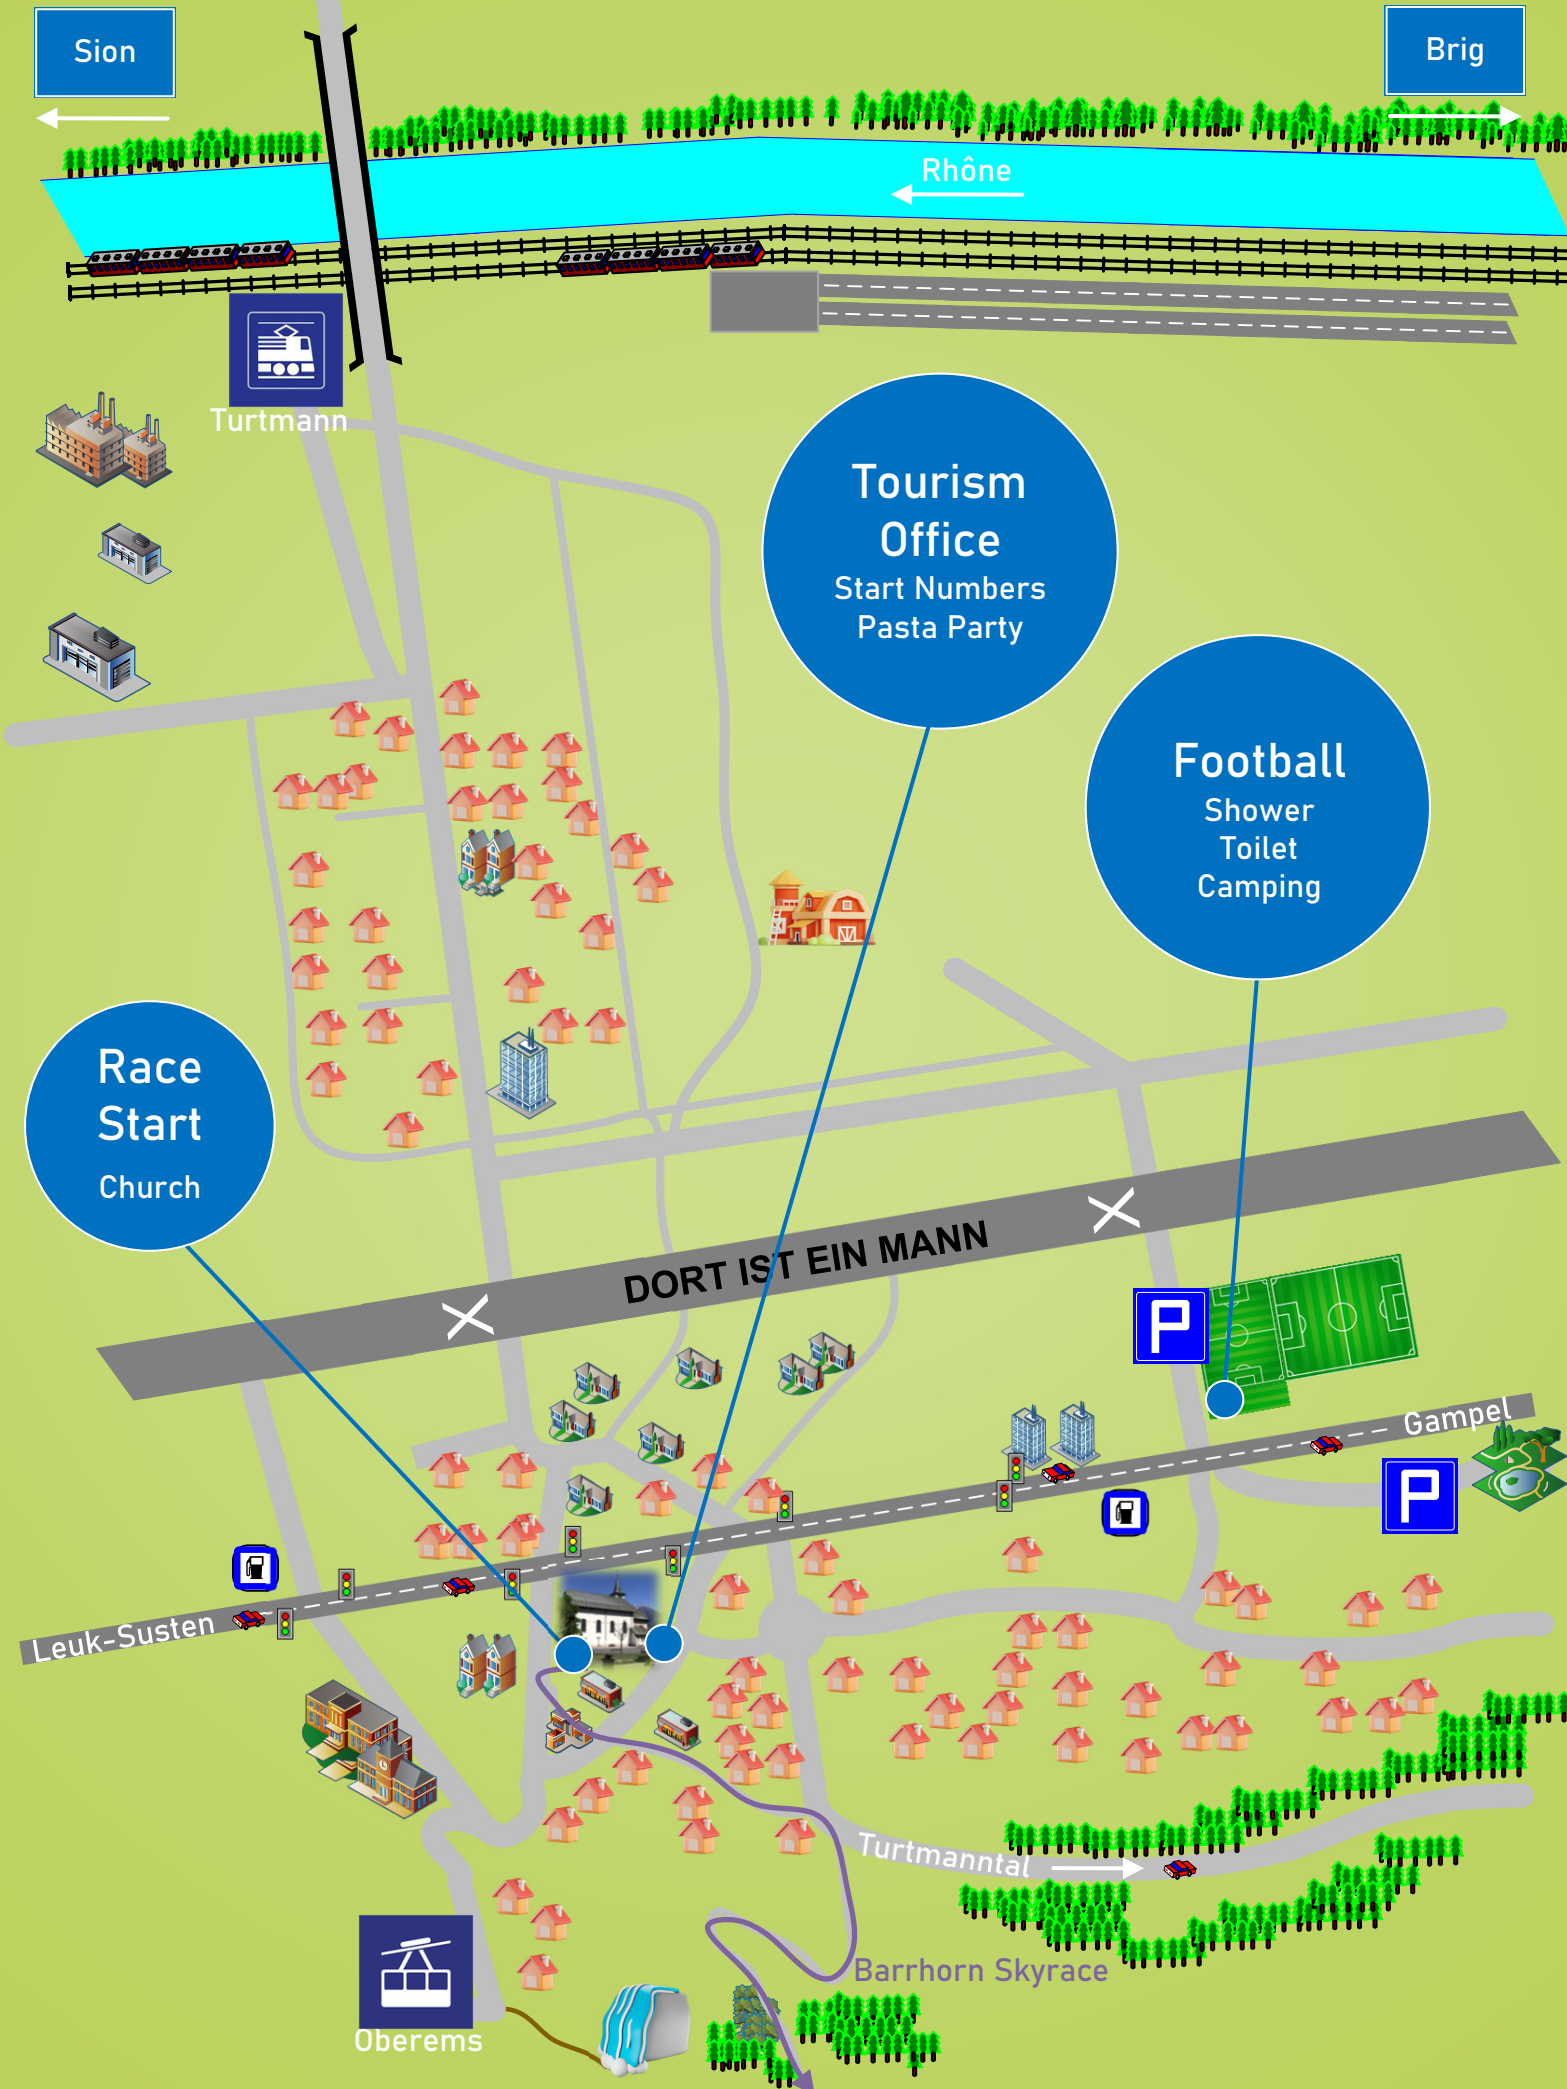

# Overview Turtmann – Barrhorn Skyrace

Sion

Brig

Rhône

Turtmann

Tourism Office  
Start Numbers  
Pasta Party

Football  
Shower  
Toilet  
Camping

Race Start  
Church

DORT IST EIN MANN

Gampel

Leuk-Susten

Turtmannental

Barrhorn Skyrace

Obererems

# Village Center Turtmann

- 1 Tourism Office (Starting Numbers, Information)
- 2 B&B Kalbermatter (Pasta Party, Drinks, Toilets)
- 3 Church (Race Start, Baggage drop-off)

Cable Car Oberems (5min)

# Gruben / Meiden

---

- ① Festival Tent, Food Area, Toilets, Playground
- ② Hotel Schwarzhorn, Shuttle Bus to Oberems