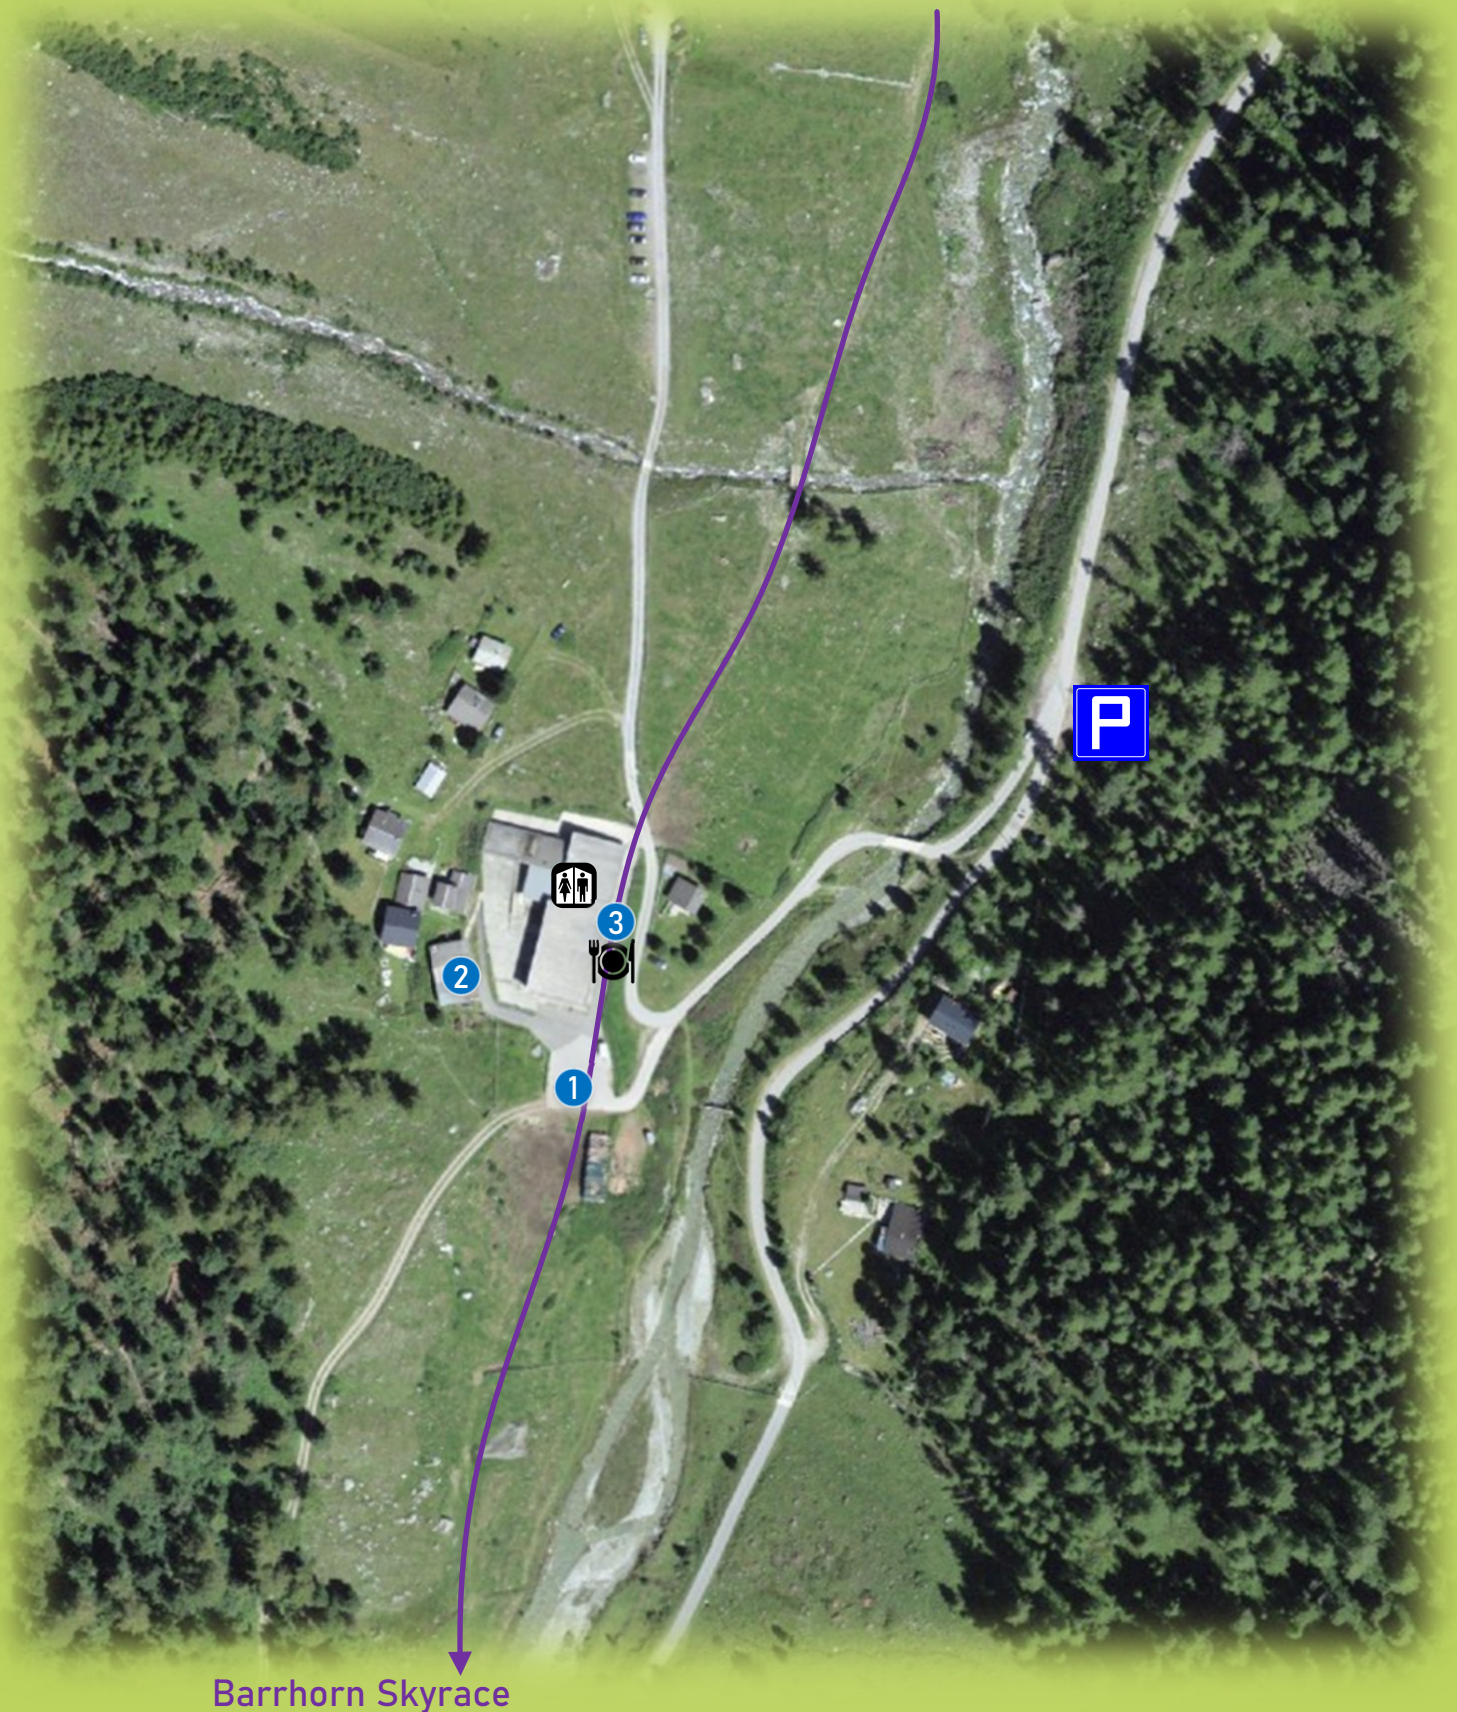

Blüomatt

---

1. 1 Start Blüomatt Skyrace
2. 2 Shop & Restaurant (Cheese, Bread...)
3. 3 Blüomatt Refreshment Station

Barrhorn Skyrace